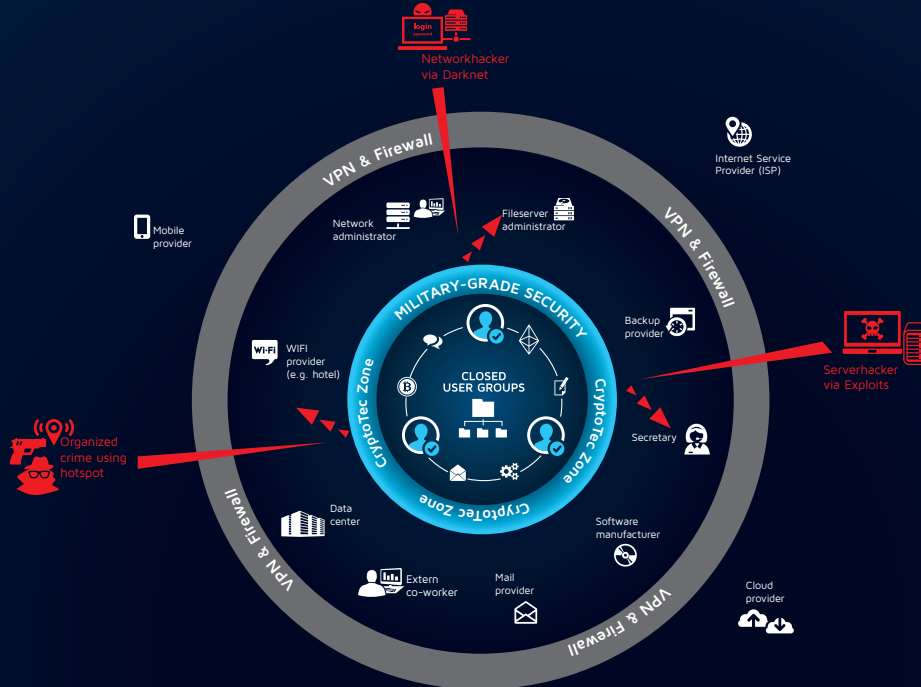

90% mistakenly assume that firewall and VPN are sufficient as protection.  
You too?

CryptoTec Zone protects your digital property from hackers, manipulation and espionage!

## What CryptoTec Zone can do

### CryptoTec Messenger

Bug-proof end-to-end encrypted communication via the chat system integrated in CryptoTec Zone for the fastest exchange of information.

### CryptoTec Transfer

Encrypted data transfer for files of any size even over unstable and unprotected Internet connections such as unsecured hotel WiFi, GPRS or satellite.